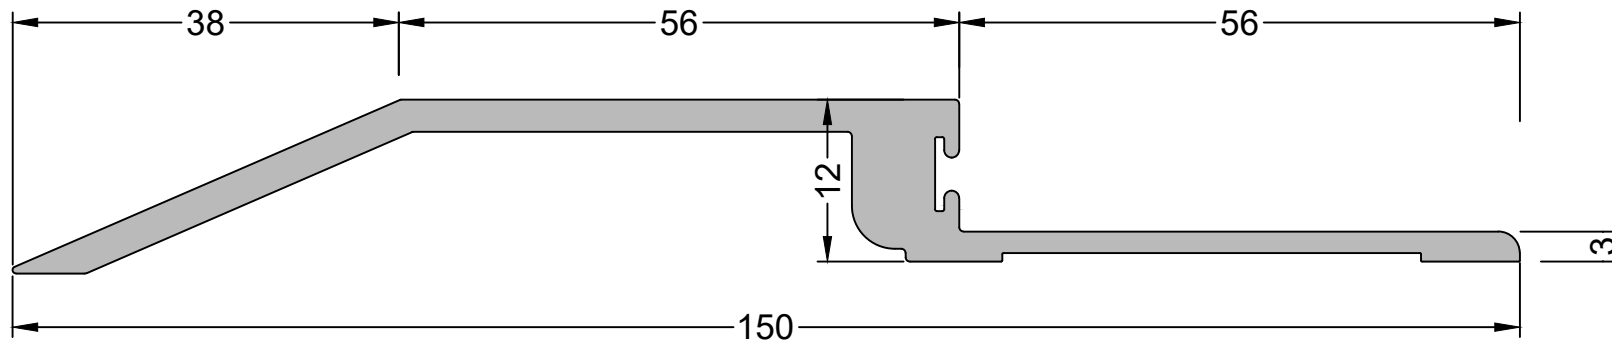

BCR SMOKE SEAL EPDM RUBBER

BCR ALUMINIUM THRESHOLD
SIZE: 150 mm

NOTES

TYPICAL DETAILS FOR BCR
ALUMINIUM THRESHOLD

www.bcrfduk.com
