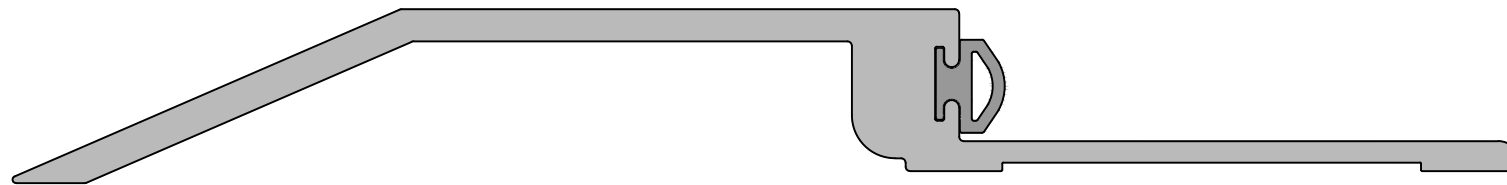

BCR SMOKE SEAL EPDM RUBBER

BCR ALUMINIUM THRESHOLD
SIZE: 150 mm

NOTES

TYPICAL DETAILS FOR BCR
ALUMINIUM THRESHOLD

www.bcrfduk.com
