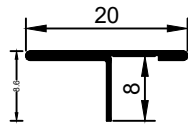

BCR SS T Shape Tile Trim
 FINISHES: Mirror
 Length of 2.6 M
 Ref: TTSST70x10MI

1

BCR SS T Shape Tile Trim
 FINISHES: Rose gold brushed, Gold brushed
 Length of 2.6 M
 Ref: TTSST50x9.5(RGBR,GBR)

2

BCR SS T Shape Tile Trim
 FINISHES: Brushed
 Length of 2.6 M
 Ref: TTSST30x8.5BR

1

BCR SS T Shape Tile Trim
 FINISHES: Rose gold Mirror & Brushed
 Length of 2.6 M
 Ref: TTSST20x8RG(MI/BR)

2

BCR SS T Shape Tile Trim
 FINISHES: Brushed
 Length of 2.6 M
 Ref: TTSST15x7BR

1

BCR SS T Shape Tile Trim
 FINISHES: Mirror
 Length of 2.6 M
 Ref: TTSST8x5MI