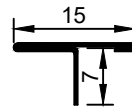

BCR SS T Shape Tile Trim
 FINISHES: Mirror
 Length of 2.6 M
 Ref: TTSST70x10MI

1

BCR SS T Shape Tile Trim
 FINISHES: Rose gold brushed, Gold brushed
 Length of 2.6 M
 Ref: TTSST50x9.5(RGBR,GBR)

2

BCR SS T Shape Tile Trim
 FINISHES: Brushed
 Length of 2.6 M
 Ref: TTSST30x8.5BR

1

BCR SS T Shape Tile Trim
 FINISHES: Rose gold Mirror & Brushed
 Length of 2.6 M
 Ref: TTSST20x8RG(MI/BR)

2

BCR SS T Shape Tile Trim
 FINISHES: Brushed
 Length of 2.6 M
 Ref: TTSST15x7BR

1

BCR SS T Shape Tile Trim
 FINISHES: Mirror
 Length of 2.6 M
 Ref: TTSST8x5MI