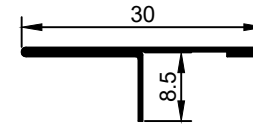

BCR SS T Shape Tile Trim
 FINISHES: Mirror
 Length of 2.6 M
 Ref: TTSST70x10MI

1

BCR SS T Shape Tile Trim
 FINISHES: Rose gold brushed, Gold brushed
 Length of 2.6 M
 Ref: TTSST50x9.5(RGBR,GBR)

2

BCR SS T Shape Tile Trim
 FINISHES: Brushed
 Length of 2.6 M
 Ref: TTSST30x8.5BR

1

BCR SS T Shape Tile Trim
 FINISHES: Rose gold Mirror & Brushed
 Length of 2.6 M
 Ref: TTSST20x8RG(MI/BR)

2

BCR SS T Shape Tile Trim
 FINISHES: Brushed
 Length of 2.6 M
 Ref: TTSST15x7BR

1

BCR SS T Shape Tile Trim
 FINISHES: Mirror
 Length of 2.6 M
 Ref: TTSST8x5MI