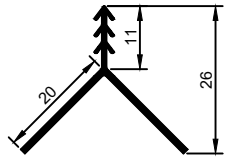

BCR ALUMINIUM Y SHAPE TILE TRIM
FINISHES: silver anodize matte, beat blast beige
Ref: TTALY15x24x15(SA,BBBE)

2

BCR ALUMINIUM Y SHAPE TILE TRIM
FINISHES: silver anodize matte, beat blast beige
Ref: TTALY12x22x12(SA,BBBE)

2

BCR ALUMINIUM Y SHAPE TILE TRIM
FINISHES: silver anodize matte, beat blast beige
Ref: TTALY10x22x10(SA,BBBE)

2

BCR ALUMINIUM Y SHAPE TILE TRIM
FINISHES: silver anodize matte
Ref: TTALY20x11x20SA

1

BCR ALUMINIUM Y SHAPE TILE TRIM
FINISHES: silver anodize matte, beat blast beige
Ref: TTALY25x19x5(SA,BBBE)