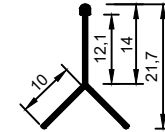

2

BCR ALUMINIUM Y SHAPE TILE TRIM
FINISHES: silver anodize matte, beat blast beige
Ref: TTALY10x22x10(SA,BBBE)

2

BCR ALUMINIUM Y SHAPE TILE TRIM
FINISHES: silver anodize matte
Ref: TTALY20x11x20SA

1

BCR ALUMINIUM Y SHAPE TILE TRIM
FINISHES: silver anodize matte, beat blast beige
Ref: TTALY25x19x5(SA,BBBE)

2

BCR ALUMINIUM Y SHAPE TILE TRIM
FINISHES: silver anodize matte
Ref: TTALY10x12x10SA

1

BCR ALUMINIUM Y SHAPE TILE TRIM
FINISHES: silver anodize matte
Ref: TTALY15x10x15SA

1

BCR ALUMINIUM Y SHAPE TILE TRIM
FINISHES: silver anodize matte, beat blast beige
Ref: TTALY25x18x5(SA,BBBE)