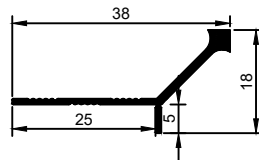

2

BCR ALUMINIUM Y SHAPE TILE TRIM
FINISHES: silver anodize matte
Ref: TTALY10x12x10SA

1

BCR ALUMINIUM Y SHAPE TILE TRIM
FINISHES: silver anodize matte
Ref: TTALY15x10x15SA

1

BCR ALUMINIUM Y SHAPE TILE TRIM
FINISHES: silver anodize matte, beat blast beige
Ref: TTALY25x18x5(SA,BBBE)

2

NOTES

PROFILES	FINISHES
1	2 FINISHES
2	2 FINISHES
3	2 FINISHES
4	1 FINISHES
5	2 FINISHES
6	1 FINISHES
7	1 FINISHES
8	2 FINISHES
TOTAL	8 PROFILES / 13 FINISHES

COMPILED

TYPICAL DETAILS FOR BCR ALUMINIUM Y SHAPE TILE TRIM SERIES