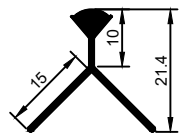

BCR ALUMINIUM Y SHAPE TILE TRIM
FINISHES: silver anodize matte
Ref: TTALY15x10x15SA

1