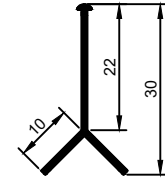

BCR ALUMINIUM Y SHAPE TILE TRIM
FINISHES: silver anodize matte, beat blast beige
Ref: TTALY15x24x15(SA,BBBE)

2

BCR ALUMINIUM Y SHAPE TILE TRIM
FINISHES: silver anodize matte, beat blast beige
Ref: TTALY12x22x12(SA,BBBE)

2

BCR ALUMINIUM Y SHAPE TILE TRIM
FINISHES: silver anodize matte, beat blast beige
Ref: TTALY10x22x10(SA,BBBE)

2

BCR ALUMINIUM Y SHAPE TILE TRIM
FINISHES: silver anodize matte
Ref: TTALY20x11x20SA

1

BCR ALUMINIUM Y SHAPE TILE TRIM
FINISHES: silver anodize matte, beat blast beige
Ref: TTALY25x19x5(SA,BBBE)

2

BCR ALUMINIUM Y SHAPE TILE TRIM
FINISHES: silver anodize matte
Ref: TTALY10x12x10SA

1

BCR ALUMINIUM Y SHAPE TILE TRIM
FINISHES: silver anodize matte
Ref: TTALY15x10x15SA

1

BCR ALUMINIUM Y SHAPE TILE TRIM
FINISHES: silver anodize matte, beat blast beige
Ref: TTALY25x18x5(SA,BBBE)