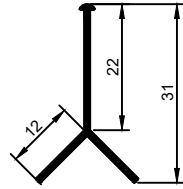

BCR ALUMINIUM Y SHAPE TILE TRIM
FINISHES: silver anodize matte, beat blast beige
Ref: TTALY15x24x15(SA,BBBE)

2

BCR ALUMINIUM Y SHAPE TILE TRIM
FINISHES: silver anodize matte, beat blast beige
Ref: TTALY12x22x12(SA,BBBE)

2

BCR ALUMINIUM Y SHAPE TILE TRIM
FINISHES: silver anodize matte, beat blast beige
Ref: TTALY10x22x10(SA,BBBE)

2

BCR ALUMINIUM Y SHAPE TILE TRIM
FINISHES: silver anodize matte
Ref: TTALY20x11x20SA

1

BCR ALUMINIUM Y SHAPE TILE TRIM
FINISHES: silver anodize matte, beat blast beige
Ref: TTALY25x19x5(SA,BBBE)

2

BCR ALUMINIUM Y SHAPE TILE TRIM
FINISHES: silver anodize matte
Ref: TTALY10x12x10SA

1

BCR ALUMINIUM Y SHAPE TILE TRIM
FINISHES: silver anodize matte
Ref: TTALY15x10x15SA

1

BCR ALUMINIUM Y SHAPE TILE TRIM
FINISHES: silver anodize matte, beat blast beige
Ref: TTALY25x18x5(SA,BBBE)