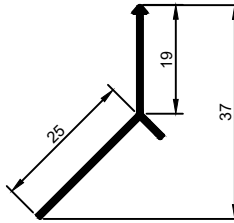

BCR ALUMINIUM Y SHAPE TILE TRIM
FINISHES: silver anodize matte, beat blast beige
Ref: TTALY15x24x15(SA,BBBE)

2

BCR ALUMINIUM Y SHAPE TILE TRIM
FINISHES: silver anodize matte, beat blast beige
Ref: TTALY12x22x12(SA,BBBE)

2

BCR ALUMINIUM Y SHAPE TILE TRIM
FINISHES: silver anodize matte, beat blast beige
Ref: TTALY10x22x10(SA,BBBE)

2

BCR ALUMINIUM Y SHAPE TILE TRIM
FINISHES: silver anodize matte
Ref: TTALY20x11x20SA

1

BCR ALUMINIUM Y SHAPE TILE TRIM
FINISHES: silver anodize matte, beat blast beige
Ref: TTALY25x19x5(SA,BBBE)

2

BCR ALUMINIUM Y SHAPE TILE TRIM
FINISHES: silver anodize matte
Ref: TTALY10x12x10SA

1

BCR ALUMINIUM Y SHAPE TILE TRIM
FINISHES: silver anodize matte
Ref: TTALY15x10x15SA

1

BCR ALUMINIUM Y SHAPE TILE TRIM
FINISHES: silver anodize matte, beat blast beige
Ref: TTALY25x18x5(SA,BBBE)